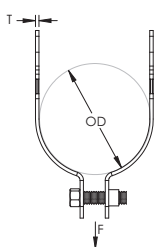

COPC Single Piece Strut Clamp for Copper Tube – COPC0075CP

- One piece break apart strut clamp
- Includes thread impression and captured screw
- Fits into open side of strut channel

Part Number	COPC0075CP
Material	Steel
Finish	Copper Electroplated
Copper Tube Size	3/4"
Outer Diameter (OD)	7/8"
Width (W)	1 1/4"
Thickness (T)	18 GA
Static Load (F)	400 lb
Standard Packaging Quantity	100 pc
UPC	78285634511
UNSPSC	40141725