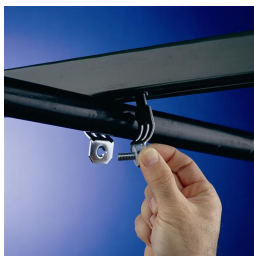

COPC Single Piece Strut Clamp for Copper Tube – COPC0075CP

- One piece break apart strut clamp
- Includes thread impression and captured screw
- Fits into open side of strut channel

Part Number	COPC0075CP
Material	Steel
Finish	Copper Electroplated
Copper Tube Size	3/4"
Outer Diameter (OD)	7/8"
Width (W)	1 1/4"
Thickness (T)	18 GA
Static Load (F)	400 lb
Standard Packaging Quantity	100 pc
UPC	78285634511
UNSPSC	40141725